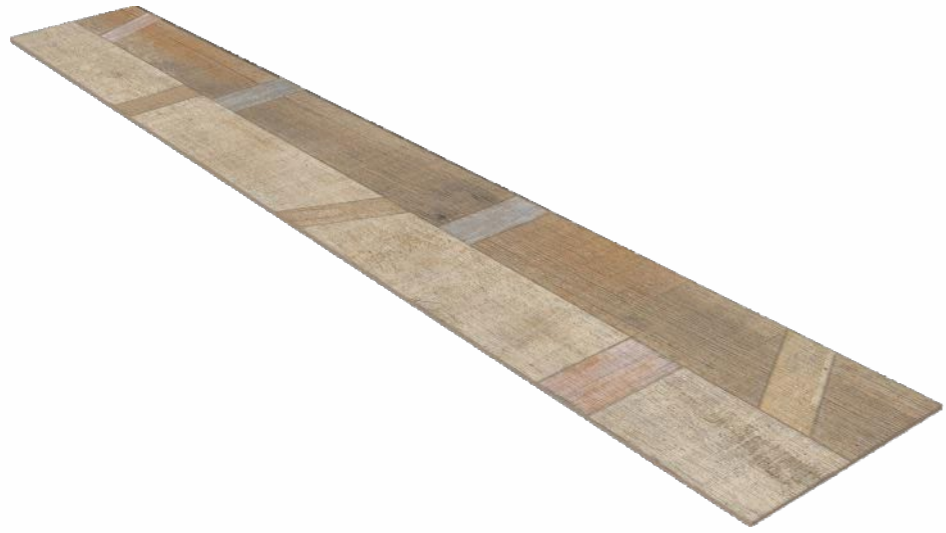

RANDOM_PATTERN

CEVISAMA